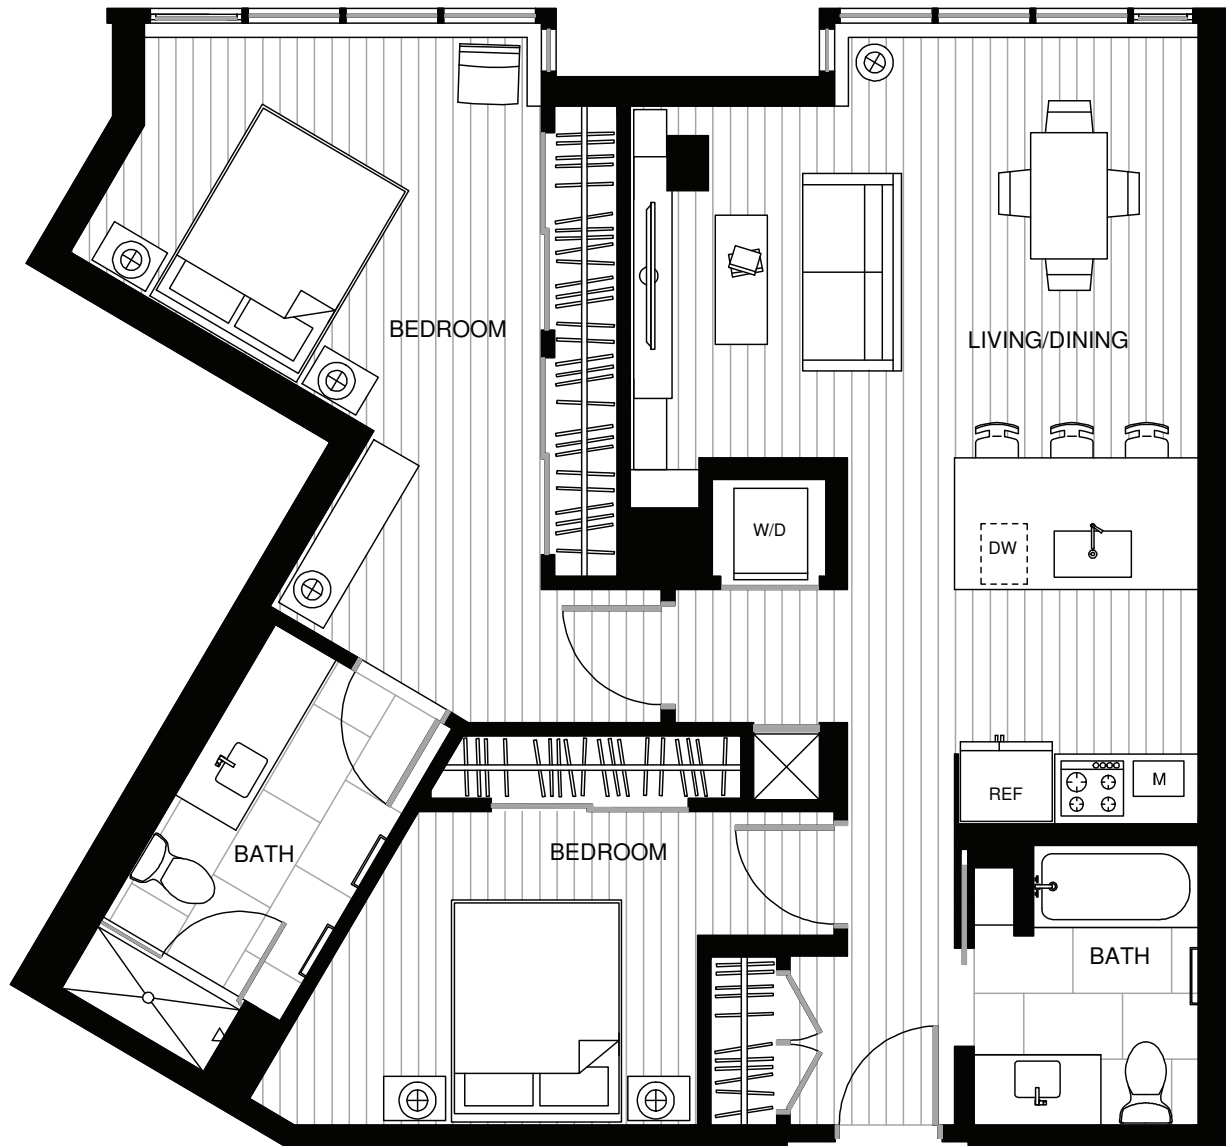

unit 907

plan 2B-B
2 bedrooms
2 baths
1,034 sf

GRIDIRONCONDOS.COM